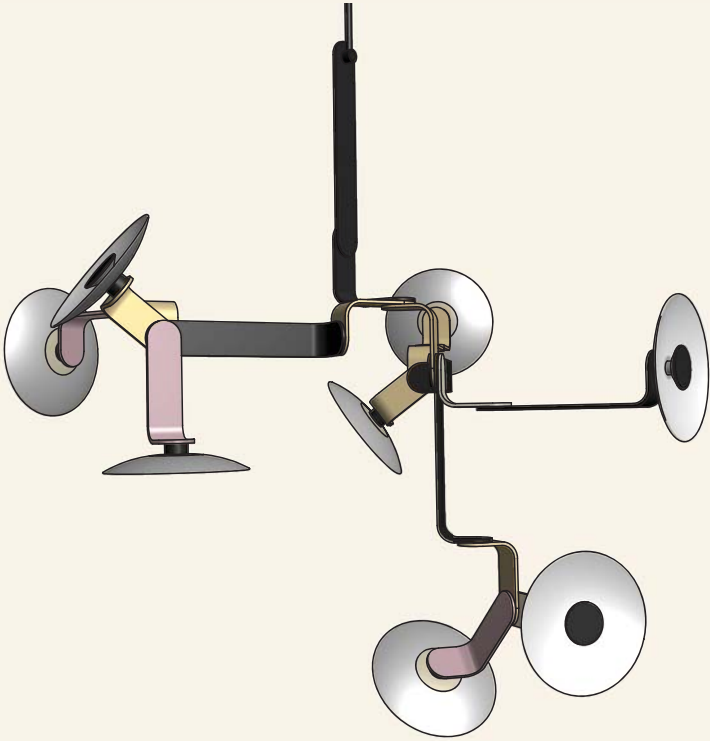

elbo

The **elbo** series is built on an original, modular bent aluminum frame structure. Porcelain or glass light diffusers provide soft, indirect light from the LED light sources.

elbo-6.1 chandelier

- dimensions..... Sizes of various configurations are shown on the following pages.
- material..... Structure of aluminum with porcelain or glass dish diffusers.
- finish..... Satin anodized aluminum in standard colors of black, bronze, brass or silver. Custom anodized colors are also available. Plated finishes in brass and sterling silver.
- lamping..... 4w Cree CoB chip at 2700K or 3000K color temperature.
- power..... 120-277V electronic dimmable driver. dimming by 0-10v and/or forward phase, depending on the number of light sources. Driver is housed in a canopy enclosure mounted at the ceiling, or remotely.
- custom..... All configurations can be customized in size and form. Changes to the scale of the parts are also possible with longer lead times.

elbo-1.1 pendant

elbo-2.1 chandelier

elbo-3.1 chandelier

elbo-3.2 chandelier

elbo-4.1 chandelier

elbo-5.2 chandelier

elbo-6.1 chandelier

plan

front elev

side elev

elbo-6.2 chandelier

elbo-6.3 chandelier

elbo-8.2 chandelier

plan

front elev

side elev

elbo-6.4 tower

plan

front elev

side elev

elbo-6.5 tower

plan

front elev

side elev