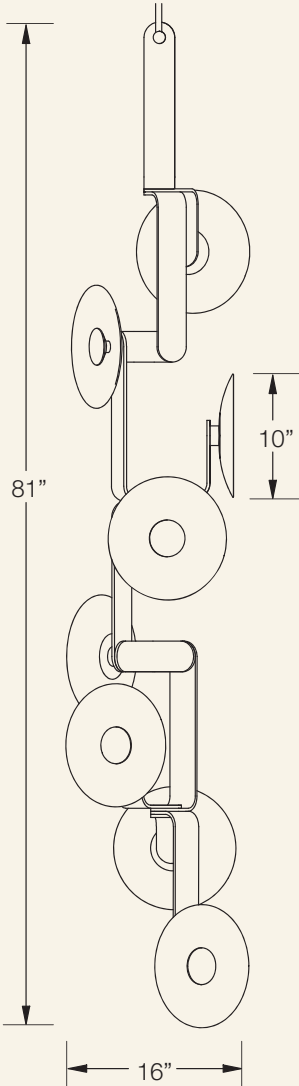

elbo

The **elbo** series is built on an original, modular bent aluminum frame structure. Porcelain or glass light diffusers provide soft, indirect light from the LED light sources.

elbo-6.1 chandelier

- dimensions..... Sizes of various configurations are shown on the following pages.
- material..... Structure of aluminum with porcelain or glass dish diffusers.
- finish..... Satin anodized aluminum in standard colors of black, bronze, brass or silver. Custom anodized colors are also available. Plated finishes in brass and sterling silver.
- lamping..... 4w Cree CoB chip at 2700K or 3000K color temperature.
- power..... 120-277V electronic dimmable driver. dimming by 0-10v and/or forward phase, depending on the number of light sources. Driver is housed in a canopy enclosure mounted at the ceiling, or remotely.
- custom..... All configurations can be customized in size and form. Changes to the scale of the parts are also possible with longer lead times.

elbo-1.1 pendant

elbo-2.1 chandelier

elbo-3.1 chandelier

elbo-3.2 chandelier

elbo-4.1 chandelier

elbo-5.2 chandelier

elbo-6.1 chandelier

plan

elbo-6.4 tower

plan

front elev

side elev

elbo-6.5 tower

plan

front elev

side elev

elbo-8.1 tower

plan

front elev

side elev

elbo-5.1 sconce

plan

front elev

side elev