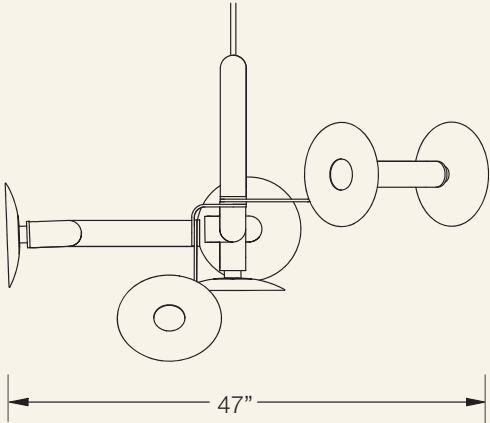

elbo

The **elbo** series is built on an original, modular bent aluminum frame structure. Porcelain or glass light diffusers provide soft, indirect light from the LED light sources.

elbo-6.1 chandelier

- dimensions..... Sizes of various configurations are shown on the following pages.
- material..... Structure of aluminum with porcelain or glass dish diffusers.
- finish..... Satin anodized aluminum in standard colors of black, bronze, brass or silver. Custom anodized colors are also available. Plated finishes in brass and sterling silver.
- lamping..... 4w Cree CoB chip at 2700K or 3000K color temperature.
- power..... 120-277V electronic dimmable driver. dimming by 0-10v and/or forward phase, depending on the number of light sources. Driver is housed in a canopy enclosure mounted at the ceiling, or remotely.
- custom..... All configurations can be customized in size and form. Changes to the scale of the parts are also possible with longer lead times.

elbo-1.1 pendant

elbo-2.1 chandelier

elbo-3.1 chandelier

elbo-3.2 chandelier

elbo-4.1 chandelier

elbo-5.2 chandelier

elbo-6.1 chandelier

plan

front elev

side elev

elbo-6.2 chandelier

elbo-6.3 chandelier

elbo-8.2 chandelier

plan

front elev

side elev

elbo-6.4 tower

plan

front elev

side elev

elbo-6.5 tower

plan

front elev

side elev