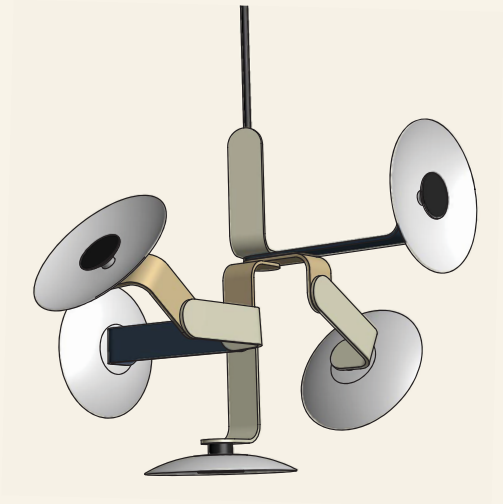

elbo

The **elbo** series is built on an original, modular bent aluminum frame structure. Porcelain or glass light diffusers provide soft, indirect light from the LED light sources.

elbo-6.1 chandelier

- dimensions..... Sizes of various configurations are shown on the following pages.
- material..... Structure of aluminum with porcelain or glass dish diffusers.
- finish..... Satin anodized aluminum in standard colors of black, bronze, brass or silver. Custom anodized colors are also available. Plated finishes in brass and sterling silver.
- lamping..... 4w Cree CoB chip at 2700K or 3000K color temperature.
- power..... 120-277V electronic dimmable driver. dimming by 0-10v and/or forward phase, depending on the number of light sources. Driver is housed in a canopy enclosure mounted at the ceiling, or remotely.
- custom..... All configurations can be customized in size and form. Changes to the scale of the parts are also possible with longer lead times.

elbo-1.1 pendant

elbo-2.1 chandelier

elbo-3.1 chandelier

elbo-3.2 chandelier

elbo-4.1 chandelier

elbo-5.2 chandelier

elbo-6.1 chandelier

plan

front elev

side elev

elbo-6.2 chandelier

elbo-6.3 chandelier

elbo-8.2 chandelier

plan

front elev

side elev

porcelain

white glass

The aluminum structure of **elbo** comes in an anodized or plated finish. Multiple colors can be specified for one fixture. Standard colors are shown here and others are available on request.