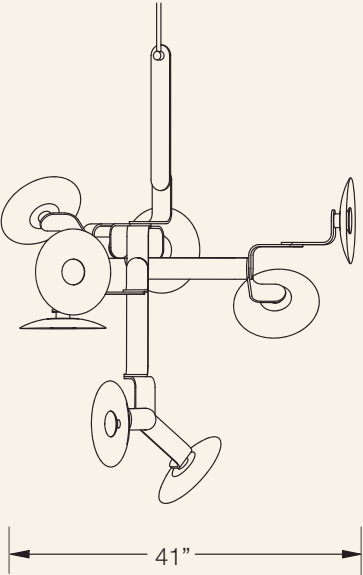

elbo

The **elbo** series is built on an original, modular bent aluminum frame structure. Porcelain or glass light diffusers provide soft, indirect light from the LED light sources.

elbo-6.1 chandelier

- dimensions..... Sizes of various configurations are shown on the following pages.
- material..... Structure of aluminum with porcelain or glass dish diffusers.
- finish..... Satin anodized aluminum in standard colors of black, bronze, brass or silver. Custom anodized colors are also available. Plated finishes in brass and sterling silver.
- lamping..... 4w Cree CoB chip at 2700K or 3000K color temperature.
- power..... 120-277V electronic dimmable driver. dimming by 0-10v and/or forward phase, depending on the number of light sources. Driver is housed in a canopy enclosure mounted at the ceiling, or remotely.
- custom..... All configurations can be customized in size and form. Changes to the scale of the parts are also possible with longer lead times.

elbo-1.1 pendant

elbo-2.1 chandelier

elbo-3.1 chandelier

elbo-3.2 chandelier

elbo-4.1 chandelier

elbo-5.2 chandelier

elbo-6.1 chandelier

plan

front elev

side elev

elbo-6.2 chandelier

elbo-6.3 chandelier

elbo-8.2 chandelier

plan

front elev

side elev

elbo-6.4 tower

plan

front elev

side elev

elbo-6.5 tower

plan

front elev

side elev