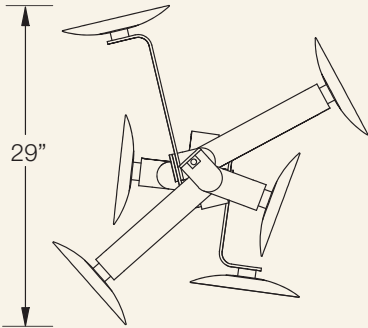

elbo

The **elbo** series is built on an original, modular bent aluminum frame structure. Porcelain or glass light diffusers provide soft, indirect light from the LED light sources.

elbo-6.1 chandelier

- dimensions..... Sizes of various configurations are shown on the following pages.
- material..... Structure of aluminum with porcelain or glass dish diffusers.
- finish..... Satin anodized aluminum in standard colors of black, bronze, brass or silver. Custom anodized colors are also available. Plated finishes in brass and sterling silver.
- lamping..... 4w Cree CoB chip at 2700K or 3000K color temperature.
- power..... 120-277V electronic dimmable driver. dimming by 0-10v and/or forward phase, depending on the number of light sources. Driver is housed in a canopy enclosure mounted at the ceiling, or remotely.
- custom..... All configurations can be customized in size and form. Changes to the scale of the parts are also possible with longer lead times.

elbo-6.4 tower

plan

front elev

side elev

elbo-6.5 tower

plan

front elev

side elev

elbo-8.1 tower

plan

front elev

side elev

elbo-5.1 sconce

plan

front elev

side elev