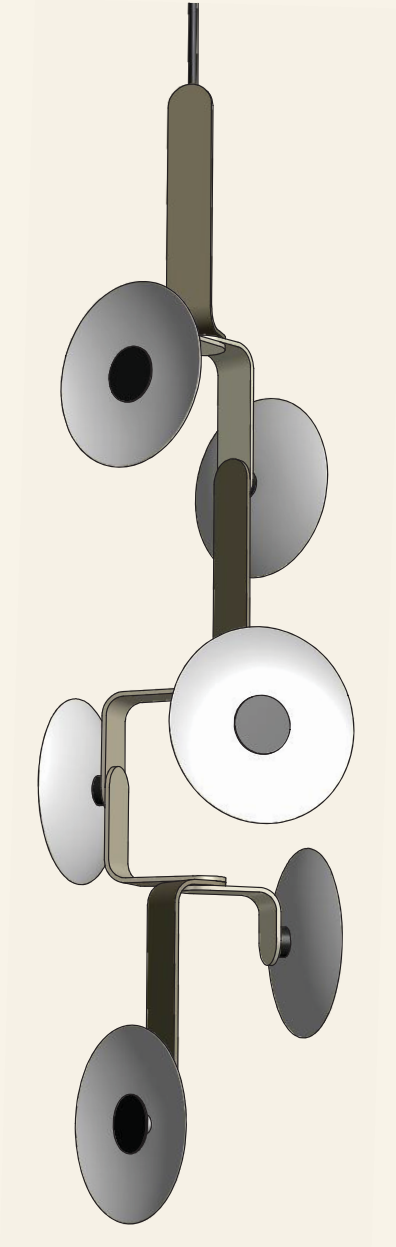

elbo

The **elbo** series is built on an original, modular bent aluminum frame structure. Porcelain or glass light diffusers provide soft, indirect light from the LED light sources.

elbo-6.1 chandelier

- dimensions..... Sizes of various configurations are shown on the following pages.
- material..... Structure of aluminum with porcelain or glass dish diffusers.
- finish..... Satin anodized aluminum in standard colors of black, bronze, brass or silver. Custom anodized colors are also available. Plated finishes in brass and sterling silver.
- lamping..... 4w Cree CoB chip at 2700K or 3000K color temperature.
- power..... 120-277V electronic dimmable driver. dimming by 0-10v and/or forward phase, depending on the number of light sources. Driver is housed in a canopy enclosure mounted at the ceiling, or remotely.
- custom..... All configurations can be customized in size and form. Changes to the scale of the parts are also possible with longer lead times.

elbo-1.1 pendant

elbo-2.1 chandelier

elbo-3.1 chandelier

elbo-3.2 chandelier

elbo-4.1 chandelier

elbo-5.2 chandelier

elbo-6.1 chandelier

plan

front elev

side elev

elbo-6.2 chandelier

elbo-6.3 chandelier

elbo-8.2 chandelier

plan

front elev

side elev

elbo-6.4 tower

plan

front elev

side elev

elbo-6.5 tower

plan

front elev

side elev