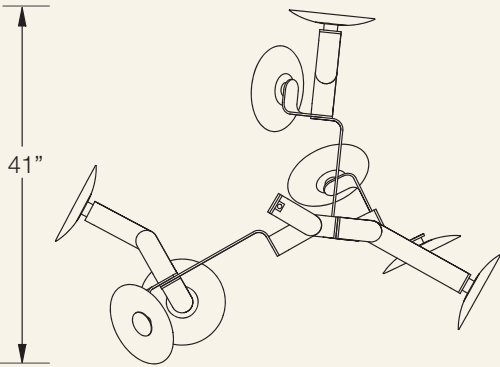

elbo

The **elbo** series is built on an original, modular bent aluminum frame structure. Porcelain or glass light diffusers provide soft, indirect light from the LED light sources.

elbo-6.1 chandelier

- dimensions..... Sizes of various configurations are shown on the following pages.
- material..... Structure of aluminum with porcelain or glass dish diffusers.
- finish..... Satin anodized aluminum in standard colors of black, bronze, brass or silver. Custom anodized colors are also available. Plated finishes in brass and sterling silver.
- lamping..... 4w Cree CoB chip at 2700K or 3000K color temperature.
- power..... 120-277V electronic dimmable driver. dimming by 0-10v and/or forward phase, depending on the number of light sources. Driver is housed in a canopy enclosure mounted at the ceiling, or remotely.
- custom..... All configurations can be customized in size and form. Changes to the scale of the parts are also possible with longer lead times.

elbo-1.1 pendant

elbo-2.1 chandelier

elbo-3.1 chandelier

elbo-3.2 chandelier

elbo-4.1 chandelier

elbo-5.2 chandelier

elbo-6.1 chandelier

plan

front elev

side elev

elbo-6.2 chandelier

elbo-6.3 chandelier

elbo-8.2 chandelier

plan

front elev

side elev

elbo-6.4 tower

plan

front elev

side elev

elbo-6.5 tower

plan

front elev

side elev