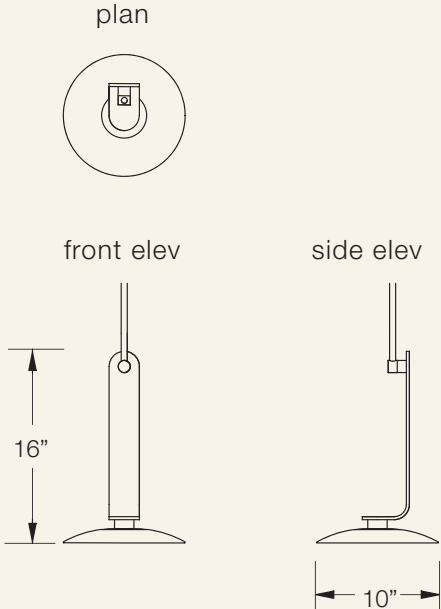

elbo

The **elbo** series is built on an original, modular bent aluminum frame structure. Porcelain or glass light diffusers provide soft, indirect light from the LED light sources.

elbo-6.1 chandelier

- dimensions..... Sizes of various configurations are shown on the following pages.
- material..... Structure of aluminum with porcelain or glass dish diffusers.
- finish..... Satin anodized aluminum in standard colors of black, bronze, brass or silver. Custom anodized colors are also available. Plated finishes in brass and sterling silver.
- lamping..... 4w Cree CoB chip at 2700K or 3000K color temperature.
- power..... 120-277V electronic dimmable driver. dimming by 0-10v and/or forward phase, depending on the number of light sources. Driver is housed in a canopy enclosure mounted at the ceiling, or remotely.
- custom..... All configurations can be customized in size and form. Changes to the scale of the parts are also possible with longer lead times.

elbo-1.1 pendant

elbo-2.1 chandelier

elbo-3.1 chandelier

elbo-3.2 chandelier

elbo-4.1 chandelier

elbo-5.2 chandelier

elbo-6.1 chandelier

plan