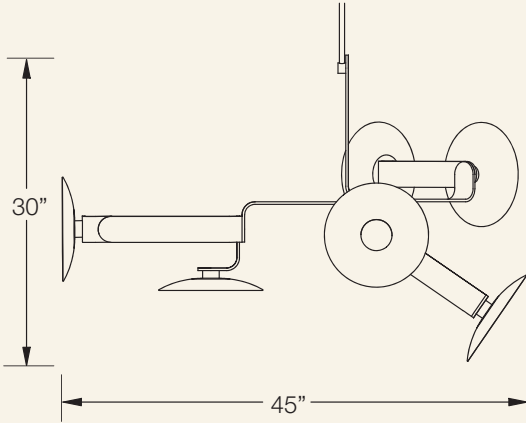

elbo

The **elbo** series is built on an original, modular bent aluminum frame structure. Porcelain or glass light diffusers provide soft, indirect light from the LED light sources.

elbo-6.1 chandelier

- dimensions..... Sizes of various configurations are shown on the following pages.
- material..... Structure of aluminum with porcelain or glass dish diffusers.
- finish..... Satin anodized aluminum in standard colors of black, bronze, brass or silver. Custom anodized colors are also available. Plated finishes in brass and sterling silver.
- lamping..... 4w Cree CoB chip at 2700K or 3000K color temperature.
- power..... 120-277V electronic dimmable driver. dimming by 0-10v and/or forward phase, depending on the number of light sources. Driver is housed in a canopy enclosure mounted at the ceiling, or remotely.
- custom..... All configurations can be customized in size and form. Changes to the scale of the parts are also possible with longer lead times.

elbo-1.1 pendant

elbo-2.1 chandelier

elbo-3.1 chandelier

elbo-3.2 chandelier

elbo-4.1 chandelier

elbo-5.2 chandelier

elbo-6.1 chandelier

plan

front elev

side elev

elbo-6.2 chandelier

elbo-6.3 chandelier

elbo-8.2 chandelier

plan

front elev

side elev

elbo-6.4 tower

plan

front elev

side elev

elbo-6.5 tower

plan

front elev

side elev