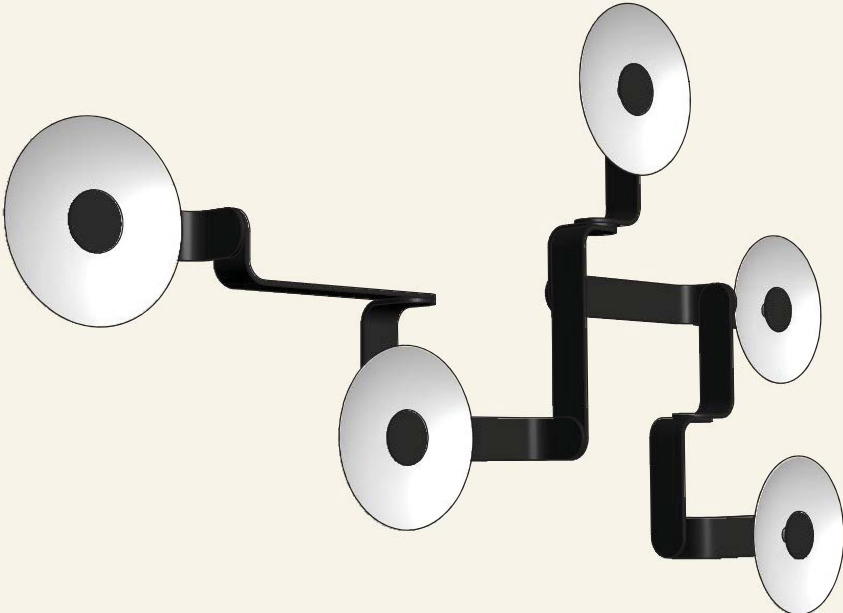

elbo

The **elbo** series is built on an original, modular bent aluminum frame structure. Porcelain or glass light diffusers provide soft, indirect light from the LED light sources.

elbo-6.1 chandelier

- dimensions..... Sizes of various configurations are shown on the following pages.
- material..... Structure of aluminum with porcelain or glass dish diffusers.
- finish..... Satin anodized aluminum in standard colors of black, bronze, brass or silver. Custom anodized colors are also available. Plated finishes in brass and sterling silver.
- lamping..... 4w Cree CoB chip at 2700K or 3000K color temperature.
- power..... 120-277V electronic dimmable driver. dimming by 0-10v and/or forward phase, depending on the number of light sources. Driver is housed in a canopy enclosure mounted at the ceiling, or remotely.
- custom..... All configurations can be customized in size and form. Changes to the scale of the parts are also possible with longer lead times.

elbo-8.1 tower

plan

front elev

side elev

elbo-5.1 sconce

plan

front elev

side elev

standard canopy  
with enclosed driver

elbo fixtures are available with porcelain or glass diffusers.

Porcelain diffusers are white with a matte finish.

Glass diffusers are available in white and custom colors with a gloss finish, but not available on all configurations.

porcelain

white glass

The aluminum structure of **elbo** comes in an anodized or plated finish. Multiple colors can be specified for one fixture. Standard colors are shown here and others are available on request.