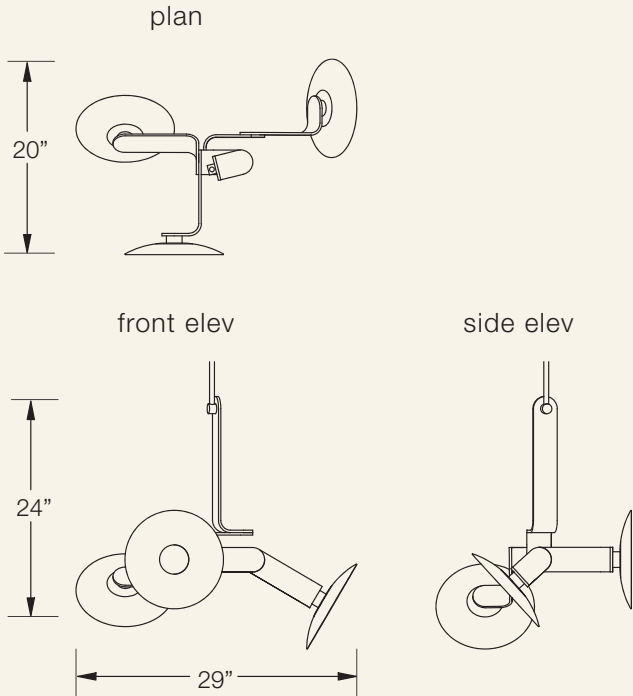

elbo

The **elbo** series is built on an original, modular bent aluminum frame structure. Porcelain or glass light diffusers provide soft, indirect light from the LED light sources.

elbo-6.1 chandelier

- dimensions..... Sizes of various configurations are shown on the following pages.
- material..... Structure of aluminum with porcelain or glass dish diffusers.
- finish..... Satin anodized aluminum in standard colors of black, bronze, brass or silver. Custom anodized colors are also available. Plated finishes in brass and sterling silver.
- lamping..... 4w Cree CoB chip at 2700K or 3000K color temperature.
- power..... 120-277V electronic dimmable driver. dimming by 0-10v and/or forward phase, depending on the number of light sources. Driver is housed in a canopy enclosure mounted at the ceiling, or remotely.
- custom..... All configurations can be customized in size and form. Changes to the scale of the parts are also possible with longer lead times.

elbo-1.1 pendant

elbo-2.1 chandelier

elbo-3.1 chandelier

elbo-3.2 chandelier

elbo-4.1 chandelier

elbo-5.2 chandelier

elbo-6.1 chandelier

plan

front elev

side elev

elbo-6.2 chandelier

elbo-6.3 chandelier

elbo-8.2 chandelier

plan

front elev

side elev

elbo-6.4 tower

plan

front elev

side elev

elbo-6.5 tower

plan

front elev

side elev