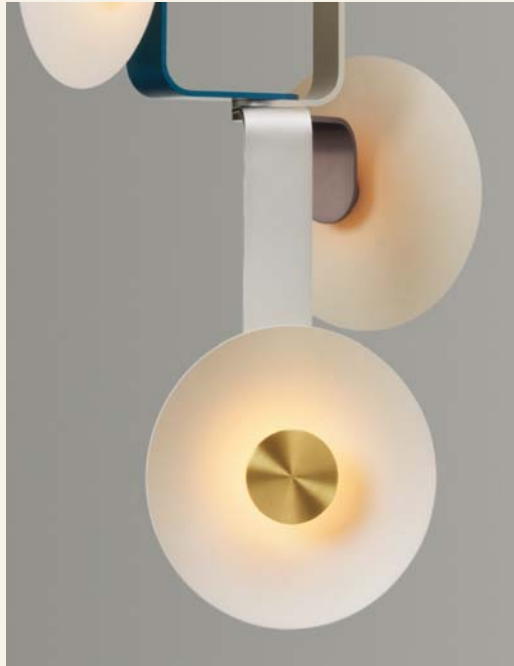

elbo

The **elbo** series is built on an original, modular bent aluminum frame structure. Porcelain or glass light diffusers provide soft, indirect light from the LED light sources.

elbo-6.1 chandelier

- dimensions..... Sizes of various configurations are shown on the following pages.
- material..... Structure of aluminum with porcelain or glass dish diffusers.
- finish..... Satin anodized aluminum in standard colors of black, bronze, brass or silver. Custom anodized colors are also available. Plated finishes in brass and sterling silver.
- lamping..... 4w Cree CoB chip at 2700K or 3000K color temperature.
- power..... 120-277V electronic dimmable driver. dimming by 0-10v and/or forward phase, depending on the number of light sources. Driver is housed in a canopy enclosure mounted at the ceiling, or remotely.
- custom..... All configurations can be customized in size and form. Changes to the scale of the parts are also possible with longer lead times.

elbo-8.1 tower

plan

front elev

side elev

elbo-5.1 sconce

plan

front elev

side elev

standard canopy  
with enclosed driver

elbo fixtures are available with porcelain or glass diffusers.

Porcelain diffusers are white with a matte finish.

Glass diffusers are available in white and custom colors with a gloss finish, but not available on all configurations.

porcelain

white glass

The aluminum structure of **elbo** comes in an anodized or plated finish. Multiple colors can be specified for one fixture. Standard colors are shown here and others are available on request.