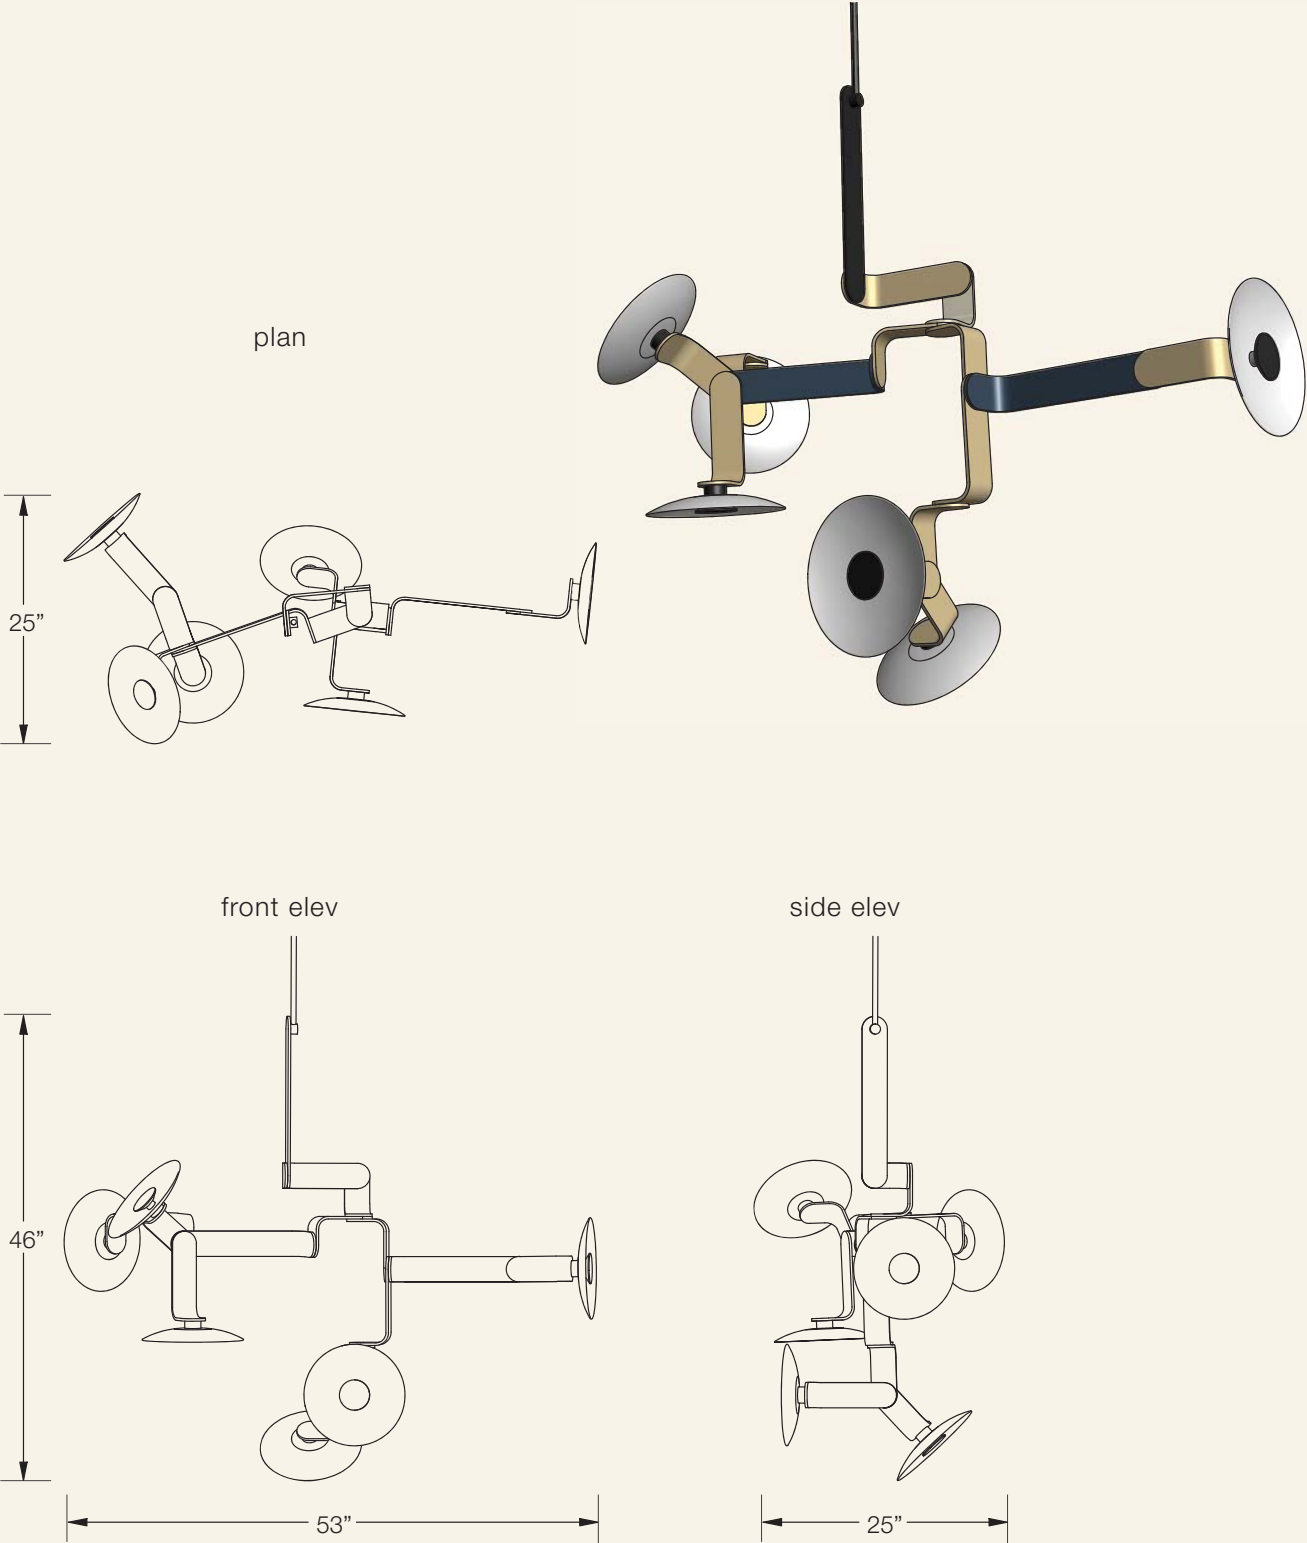

elbo

The **elbo** series is built on an original, modular bent aluminum frame structure. Porcelain or glass light diffusers provide soft, indirect light from the LED light sources.

elbo-6.1 chandelier

- dimensions..... Sizes of various configurations are shown on the following pages.
- material..... Structure of aluminum with porcelain or glass dish diffusers.
- finish..... Satin anodized aluminum in standard colors of black, bronze, brass or silver. Custom anodized colors are also available. Plated finishes in brass and sterling silver.
- lamping..... 4w Cree CoB chip at 2700K or 3000K color temperature.
- power..... 120-277V electronic dimmable driver. dimming by 0-10v and/or forward phase, depending on the number of light sources. Driver is housed in a canopy enclosure mounted at the ceiling, or remotely.
- custom..... All configurations can be customized in size and form. Changes to the scale of the parts are also possible with longer lead times.

elbo-1.1 pendant

elbo-2.1 chandelier

elbo-3.1 chandelier

elbo-3.2 chandelier

elbo-4.1 chandelier

elbo-5.2 chandelier

elbo-6.1 chandelier

plan

front elev

side elev

elbo-6.2 chandelier

elbo-6.3 chandelier

elbo-8.2 chandelier

plan

front elev

side elev

elbo-6.4 tower

plan

front elev

side elev

elbo-6.5 tower

plan

front elev

side elev