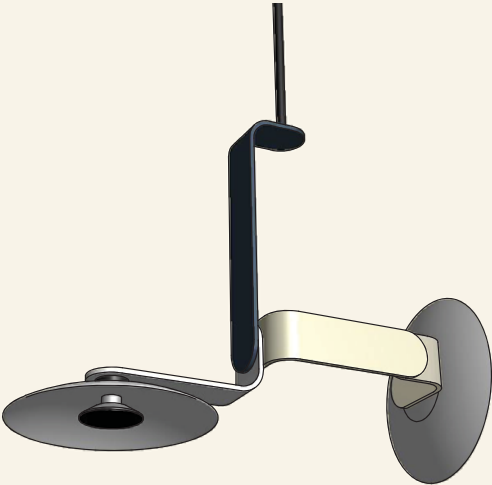

elbo

The **elbo** series is built on an original, modular bent aluminum frame structure. Porcelain or glass light diffusers provide soft, indirect light from the LED light sources.

elbo-6.1 chandelier

- dimensions..... Sizes of various configurations are shown on the following pages.
- material..... Structure of aluminum with porcelain or glass dish diffusers.
- finish..... Satin anodized aluminum in standard colors of black, bronze, brass or silver. Custom anodized colors are also available. Plated finishes in brass and sterling silver.
- lamping..... 4w Cree CoB chip at 2700K or 3000K color temperature.
- power..... 120-277V electronic dimmable driver. dimming by 0-10v and/or forward phase, depending on the number of light sources. Driver is housed in a canopy enclosure mounted at the ceiling, or remotely.
- custom..... All configurations can be customized in size and form. Changes to the scale of the parts are also possible with longer lead times.

elbo-1.1 pendant

elbo-2.1 chandelier

elbo-3.1 chandelier

elbo-3.2 chandelier

elbo-4.1 chandelier

elbo-5.2 chandelier

elbo-6.1 chandelier

plan

porcelain

white glass

The aluminum structure of **elbo** comes in an anodized or plated finish. Multiple colors can be specified for one fixture. Standard colors are shown here and others are available on request.