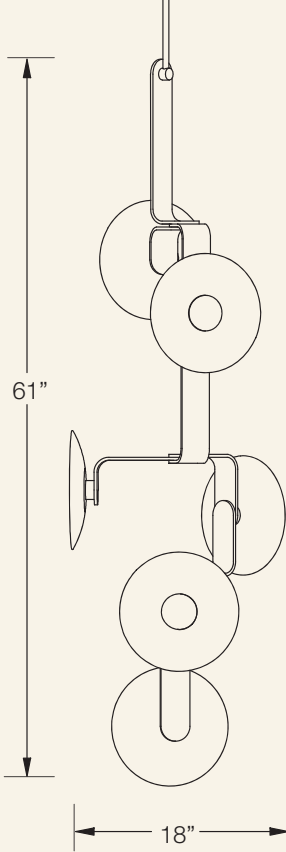

elbo

The **elbo** series is built on an original, modular bent aluminum frame structure. Porcelain or glass light diffusers provide soft, indirect light from the LED light sources.

elbo-6.1 chandelier

- dimensions..... Sizes of various configurations are shown on the following pages.
- material..... Structure of aluminum with porcelain or glass dish diffusers.
- finish..... Satin anodized aluminum in standard colors of black, bronze, brass or silver. Custom anodized colors are also available. Plated finishes in brass and sterling silver.
- lamping..... 4w Cree CoB chip at 2700K or 3000K color temperature.
- power..... 120-277V electronic dimmable driver. dimming by 0-10v and/or forward phase, depending on the number of light sources. Driver is housed in a canopy enclosure mounted at the ceiling, or remotely.
- custom..... All configurations can be customized in size and form. Changes to the scale of the parts are also possible with longer lead times.

elbo-1.1 pendant

elbo-2.1 chandelier

elbo-3.1 chandelier

elbo-3.2 chandelier

elbo-4.1 chandelier

elbo-5.2 chandelier

elbo-6.1 chandelier

plan

front elev

side elev

elbo-6.2 chandelier

elbo-6.3 chandelier

elbo-8.2 chandelier

plan

front elev

side elev

elbo-6.4 tower

plan

front elev

side elev

elbo-6.5 tower

plan

front elev

side elev