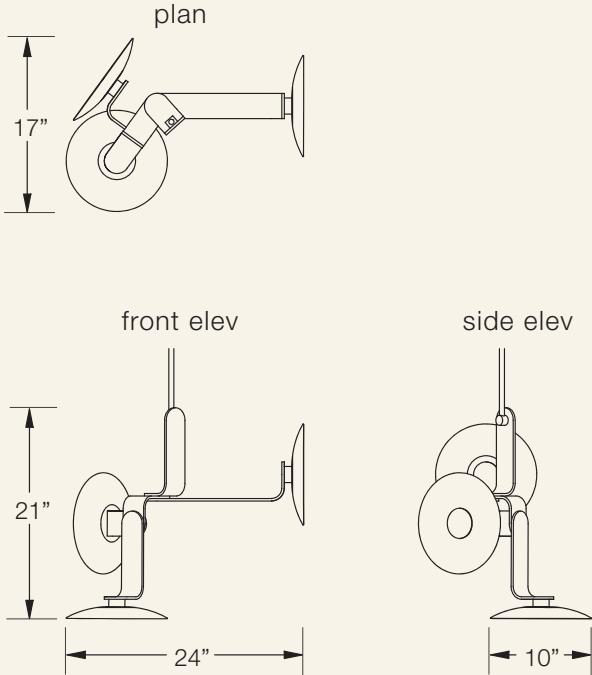

elbo

The **elbo** series is built on an original, modular bent aluminum frame structure. Porcelain or glass light diffusers provide soft, indirect light from the LED light sources.

elbo-6.1 chandelier

- dimensions..... Sizes of various configurations are shown on the following pages.
- material..... Structure of aluminum with porcelain or glass dish diffusers.
- finish..... Satin anodized aluminum in standard colors of black, bronze, brass or silver. Custom anodized colors are also available. Plated finishes in brass and sterling silver.
- lamping..... 4w Cree CoB chip at 2700K or 3000K color temperature.
- power..... 120-277V electronic dimmable driver. dimming by 0-10v and/or forward phase, depending on the number of light sources. Driver is housed in a canopy enclosure mounted at the ceiling, or remotely.
- custom..... All configurations can be customized in size and form. Changes to the scale of the parts are also possible with longer lead times.

elbo-1.1 pendant

elbo-2.1 chandelier

elbo-3.1 chandelier

elbo-3.2 chandelier

elbo-4.1 chandelier

elbo-5.2 chandelier

elbo-6.1 chandelier

plan