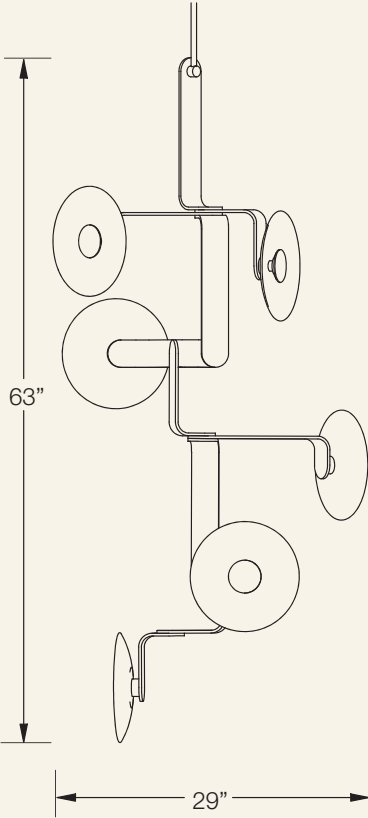

elbo

The **elbo** series is built on an original, modular bent aluminum frame structure. Porcelain or glass light diffusers provide soft, indirect light from the LED light sources.

elbo-6.1 chandelier

- dimensions..... Sizes of various configurations are shown on the following pages.
- material..... Structure of aluminum with porcelain or glass dish diffusers.
- finish..... Satin anodized aluminum in standard colors of black, bronze, brass or silver. Custom anodized colors are also available. Plated finishes in brass and sterling silver.
- lamping..... 4w Cree CoB chip at 2700K or 3000K color temperature.
- power..... 120-277V electronic dimmable driver. dimming by 0-10v and/or forward phase, depending on the number of light sources. Driver is housed in a canopy enclosure mounted at the ceiling, or remotely.
- custom..... All configurations can be customized in size and form. Changes to the scale of the parts are also possible with longer lead times.

front elev

side elev

elbo-6.2 chandelier

elbo-6.3 chandelier

elbo-8.2 chandelier

plan

front elev

side elev

elbo-6.4 tower

plan

front elev

side elev

elbo-6.5 tower

plan

front elev

side elev

elbo-8.1 tower

plan

front elev

side elev

elbo-5.1 sconce

plan

front elev

side elev