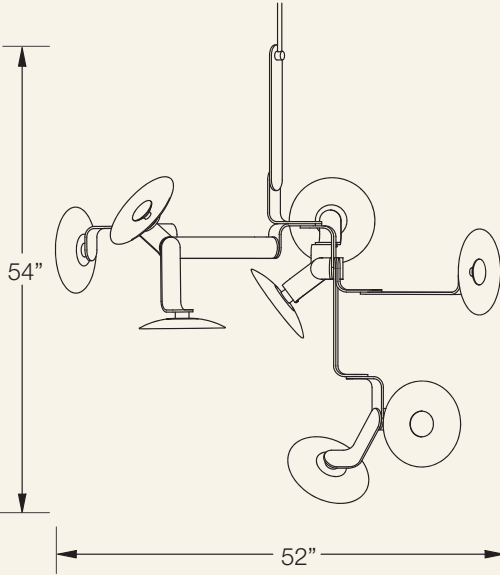

elbo

The **elbo** series is built on an original, modular bent aluminum frame structure. Porcelain or glass light diffusers provide soft, indirect light from the LED light sources.

elbo-6.1 chandelier

- dimensions..... Sizes of various configurations are shown on the following pages.
- material..... Structure of aluminum with porcelain or glass dish diffusers.
- finish..... Satin anodized aluminum in standard colors of black, bronze, brass or silver. Custom anodized colors are also available. Plated finishes in brass and sterling silver.
- lamping..... 4w Cree CoB chip at 2700K or 3000K color temperature.
- power..... 120-277V electronic dimmable driver. dimming by 0-10v and/or forward phase, depending on the number of light sources. Driver is housed in a canopy enclosure mounted at the ceiling, or remotely.
- custom..... All configurations can be customized in size and form. Changes to the scale of the parts are also possible with longer lead times.

elbo-1.1 pendant

elbo-2.1 chandelier

elbo-3.1 chandelier

elbo-3.2 chandelier

elbo-4.1 chandelier

elbo-5.2 chandelier

elbo-6.1 chandelier

plan

front elev

side elev

elbo-6.2 chandelier

elbo-6.3 chandelier

elbo-8.2 chandelier

plan

front elev

side elev

elbo-6.4 tower

plan

front elev

side elev

elbo-6.5 tower

plan

front elev

side elev