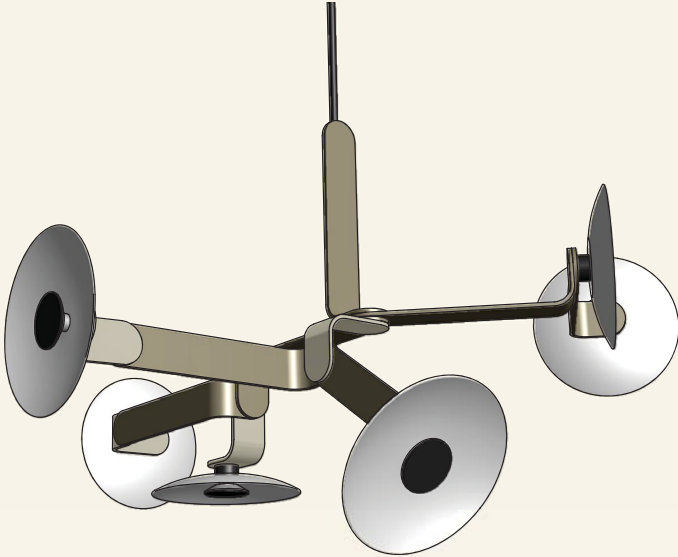

elbo

The **elbo** series is built on an original, modular bent aluminum frame structure. Porcelain or glass light diffusers provide soft, indirect light from the LED light sources.

elbo-6.1 chandelier

- dimensions..... Sizes of various configurations are shown on the following pages.
- material..... Structure of aluminum with porcelain or glass dish diffusers.
- finish..... Satin anodized aluminum in standard colors of black, bronze, brass or silver. Custom anodized colors are also available. Plated finishes in brass and sterling silver.
- lamping..... 4w Cree CoB chip at 2700K or 3000K color temperature.
- power..... 120-277V electronic dimmable driver. dimming by 0-10v and/or forward phase, depending on the number of light sources. Driver is housed in a canopy enclosure mounted at the ceiling, or remotely.
- custom..... All configurations can be customized in size and form. Changes to the scale of the parts are also possible with longer lead times.

elbo-1.1 pendant

elbo-2.1 chandelier

elbo-3.1 chandelier

elbo-3.2 chandelier

elbo-4.1 chandelier

elbo-5.2 chandelier

elbo-6.1 chandelier

plan

front elev

side elev

elbo-6.2 chandelier

elbo-6.3 chandelier

elbo-8.2 chandelier

plan

front elev

side elev

elbo-6.4 tower

plan

front elev

side elev

elbo-6.5 tower

plan

front elev

side elev