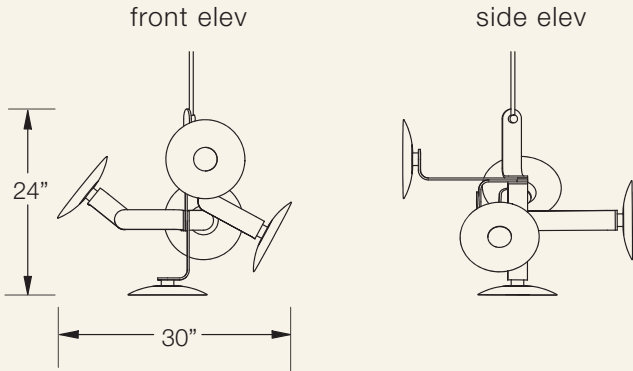

elbo

The **elbo** series is built on an original, modular bent aluminum frame structure. Porcelain or glass light diffusers provide soft, indirect light from the LED light sources.

elbo-6.1 chandelier

- dimensions..... Sizes of various configurations are shown on the following pages.
- material..... Structure of aluminum with porcelain or glass dish diffusers.
- finish..... Satin anodized aluminum in standard colors of black, bronze, brass or silver. Custom anodized colors are also available. Plated finishes in brass and sterling silver.
- lamping..... 4w Cree CoB chip at 2700K or 3000K color temperature.
- power..... 120-277V electronic dimmable driver. dimming by 0-10v and/or forward phase, depending on the number of light sources. Driver is housed in a canopy enclosure mounted at the ceiling, or remotely.
- custom..... All configurations can be customized in size and form. Changes to the scale of the parts are also possible with longer lead times.

elbo-1.1 pendant

elbo-2.1 chandelier

elbo-3.1 chandelier

elbo-3.2 chandelier

elbo-4.1 chandelier

elbo-5.2 chandelier

elbo-6.1 chandelier

plan

front elev

side elev

elbo-6.2 chandelier

elbo-6.3 chandelier

elbo-8.2 chandelier

plan

front elev

side elev