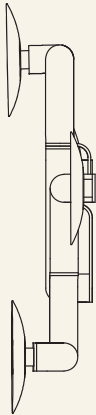

elbo

The **elbo** series is built on an original, modular bent aluminum frame structure. Porcelain or glass light diffusers provide soft, indirect light from the LED light sources.

elbo-6.1 chandelier

- dimensions..... Sizes of various configurations are shown on the following pages.
- material..... Structure of aluminum with porcelain or glass dish diffusers.
- finish..... Satin anodized aluminum in standard colors of black, bronze, brass or silver. Custom anodized colors are also available. Plated finishes in brass and sterling silver.
- lamping..... 4w Cree CoB chip at 2700K or 3000K color temperature.
- power..... 120-277V electronic dimmable driver. dimming by 0-10v and/or forward phase, depending on the number of light sources. Driver is housed in a canopy enclosure mounted at the ceiling, or remotely.
- custom..... All configurations can be customized in size and form. Changes to the scale of the parts are also possible with longer lead times.

elbo-1.1 pendant

elbo-2.1 chandelier

elbo-3.1 chandelier

elbo-3.2 chandelier

elbo-4.1 chandelier

elbo-5.2 chandelier

elbo-6.1 chandelier

plan

elbo-6.4 tower

plan

front elev

side elev

elbo-6.5 tower

plan

front elev

side elev

elbo-8.1 tower

plan

front elev

side elev

elbo-5.1 sconce

plan

front elev

side elev