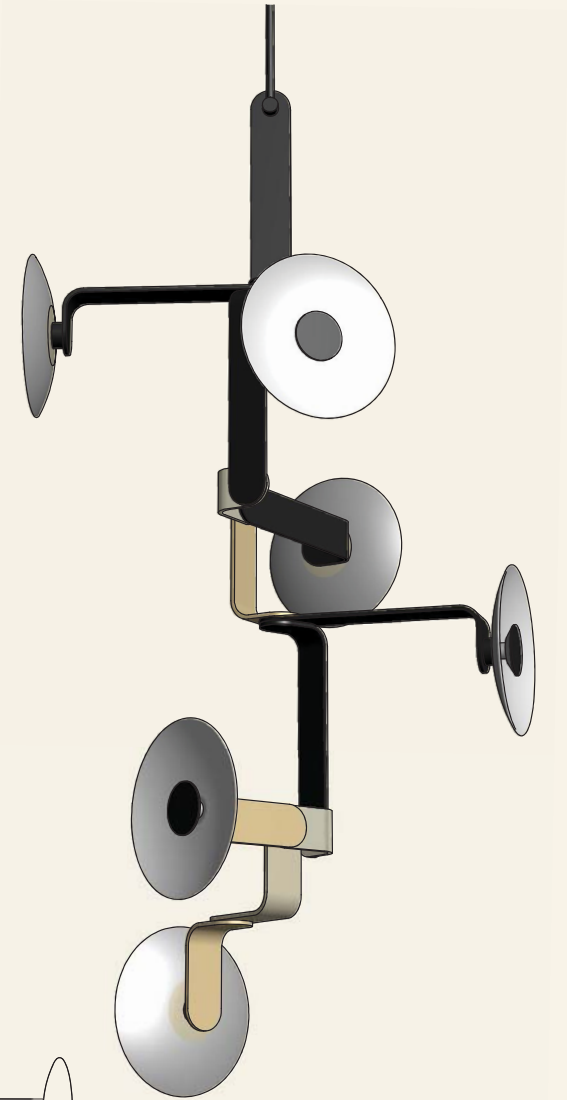

elbo

The **elbo** series is built on an original, modular bent aluminum frame structure. Porcelain or glass light diffusers provide soft, indirect light from the LED light sources.

elbo-6.1 chandelier

- dimensions..... Sizes of various configurations are shown on the following pages.
- material..... Structure of aluminum with porcelain or glass dish diffusers.
- finish..... Satin anodized aluminum in standard colors of black, bronze, brass or silver. Custom anodized colors are also available. Plated finishes in brass and sterling silver.
- lamping..... 4w Cree CoB chip at 2700K or 3000K color temperature.
- power..... 120-277V electronic dimmable driver. dimming by 0-10v and/or forward phase, depending on the number of light sources. Driver is housed in a canopy enclosure mounted at the ceiling, or remotely.
- custom..... All configurations can be customized in size and form. Changes to the scale of the parts are also possible with longer lead times.

elbo-1.1 pendant

elbo-2.1 chandelier

elbo-3.1 chandelier

elbo-3.2 chandelier

elbo-4.1 chandelier

elbo-5.2 chandelier

elbo-6.1 chandelier

plan

elbo-6.4 tower

plan

front elev

side elev

elbo-6.5 tower

plan

front elev

side elev

elbo-8.1 tower

plan

front elev

side elev

elbo-5.1 sconce

plan

front elev

side elev