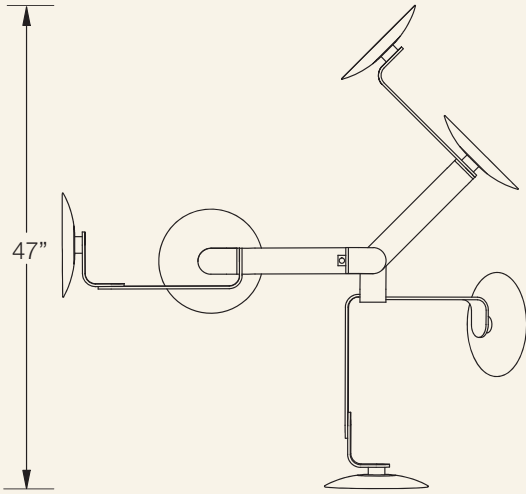

elbo

The **elbo** series is built on an original, modular bent aluminum frame structure. Porcelain or glass light diffusers provide soft, indirect light from the LED light sources.

elbo-6.1 chandelier

- dimensions..... Sizes of various configurations are shown on the following pages.
- material..... Structure of aluminum with porcelain or glass dish diffusers.
- finish..... Satin anodized aluminum in standard colors of black, bronze, brass or silver. Custom anodized colors are also available. Plated finishes in brass and sterling silver.
- lamping..... 4w Cree CoB chip at 2700K or 3000K color temperature.
- power..... 120-277V electronic dimmable driver. dimming by 0-10v and/or forward phase, depending on the number of light sources. Driver is housed in a canopy enclosure mounted at the ceiling, or remotely.
- custom..... All configurations can be customized in size and form. Changes to the scale of the parts are also possible with longer lead times.

elbo-1.1 pendant

elbo-2.1 chandelier

elbo-3.1 chandelier

elbo-3.2 chandelier

elbo-4.1 chandelier

elbo-5.2 chandelier

elbo-6.1 chandelier

plan

front elev

side elev

elbo-6.2 chandelier

elbo-6.3 chandelier

elbo-8.2 chandelier

plan

front elev

side elev

elbo-6.4 tower

plan

front elev

side elev

elbo-6.5 tower

plan

front elev

side elev