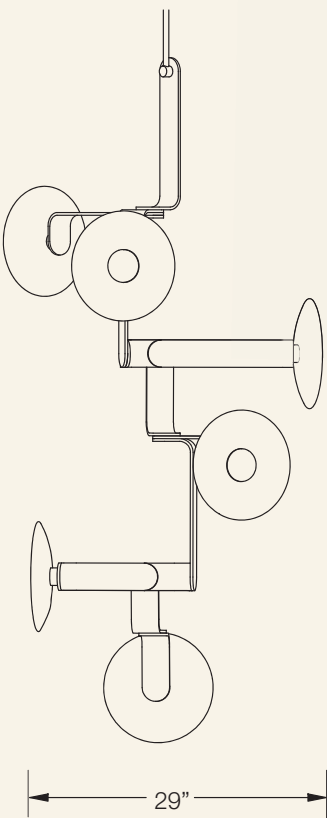

elbo

The **elbo** series is built on an original, modular bent aluminum frame structure. Porcelain or glass light diffusers provide soft, indirect light from the LED light sources.

elbo-6.1 chandelier

- dimensions..... Sizes of various configurations are shown on the following pages.
- material..... Structure of aluminum with porcelain or glass dish diffusers.
- finish..... Satin anodized aluminum in standard colors of black, bronze, brass or silver. Custom anodized colors are also available. Plated finishes in brass and sterling silver.
- lamping..... 4w Cree CoB chip at 2700K or 3000K color temperature.
- power..... 120-277V electronic dimmable driver. dimming by 0-10v and/or forward phase, depending on the number of light sources. Driver is housed in a canopy enclosure mounted at the ceiling, or remotely.
- custom..... All configurations can be customized in size and form. Changes to the scale of the parts are also possible with longer lead times.

elbo-1.1 pendant

elbo-2.1 chandelier

elbo-3.1 chandelier

elbo-3.2 chandelier

elbo-4.1 chandelier

elbo-5.2 chandelier

elbo-6.1 chandelier

plan

elbo-6.4 tower

plan

front elev

side elev

elbo-6.5 tower

plan

front elev

side elev

elbo-8.1 tower

plan

front elev

side elev

elbo-5.1 sconce

plan

front elev

side elev