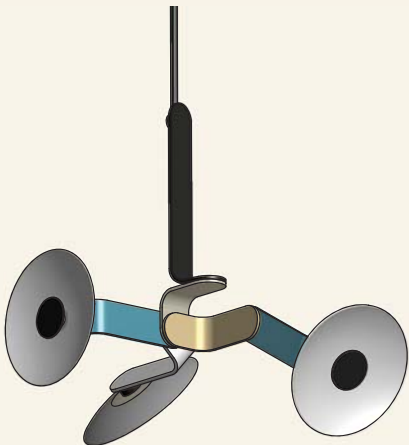

elbo

The **elbo** series is built on an original, modular bent aluminum frame structure. Porcelain or glass light diffusers provide soft, indirect light from the LED light sources.

elbo-6.1 chandelier

- dimensions..... Sizes of various configurations are shown on the following pages.
- material..... Structure of aluminum with porcelain or glass dish diffusers.
- finish..... Satin anodized aluminum in standard colors of black, bronze, brass or silver. Custom anodized colors are also available. Plated finishes in brass and sterling silver.
- lamping..... 4w Cree CoB chip at 2700K or 3000K color temperature.
- power..... 120-277V electronic dimmable driver. dimming by 0-10v and/or forward phase, depending on the number of light sources. Driver is housed in a canopy enclosure mounted at the ceiling, or remotely.
- custom..... All configurations can be customized in size and form. Changes to the scale of the parts are also possible with longer lead times.

elbo-1.1 pendant

elbo-2.1 chandelier

elbo-3.1 chandelier

elbo-3.2 chandelier

elbo-4.1 chandelier

elbo-5.2 chandelier

elbo-6.1 chandelier

plan

front elev

side elev

elbo-6.2 chandelier

elbo-6.3 chandelier

elbo-8.2 chandelier

plan

front elev

side elev

elbo-6.4 tower

plan

front elev

side elev

elbo-6.5 tower

plan

front elev

side elev