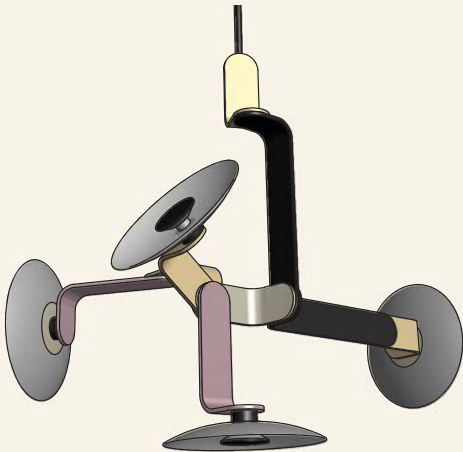

elbo

The **elbo** series is built on an original, modular bent aluminum frame structure. Porcelain or glass light diffusers provide soft, indirect light from the LED light sources.

elbo-6.1 chandelier

- dimensions..... Sizes of various configurations are shown on the following pages.
- material..... Structure of aluminum with porcelain or glass dish diffusers.
- finish..... Satin anodized aluminum in standard colors of black, bronze, brass or silver. Custom anodized colors are also available. Plated finishes in brass and sterling silver.
- lamping..... 4w Cree CoB chip at 2700K or 3000K color temperature.
- power..... 120-277V electronic dimmable driver. dimming by 0-10v and/or forward phase, depending on the number of light sources. Driver is housed in a canopy enclosure mounted at the ceiling, or remotely.
- custom..... All configurations can be customized in size and form. Changes to the scale of the parts are also possible with longer lead times.

elbo-1.1 pendant

elbo-2.1 chandelier

elbo-3.1 chandelier

elbo-3.2 chandelier

elbo-4.1 chandelier

elbo-5.2 chandelier

elbo-6.1 chandelier

plan

front elev

side elev

elbo-6.2 chandelier

elbo-6.3 chandelier

elbo-8.2 chandelier

plan

front elev

side elev

elbo-6.4 tower

plan

front elev

side elev

elbo-6.5 tower

plan

front elev

side elev