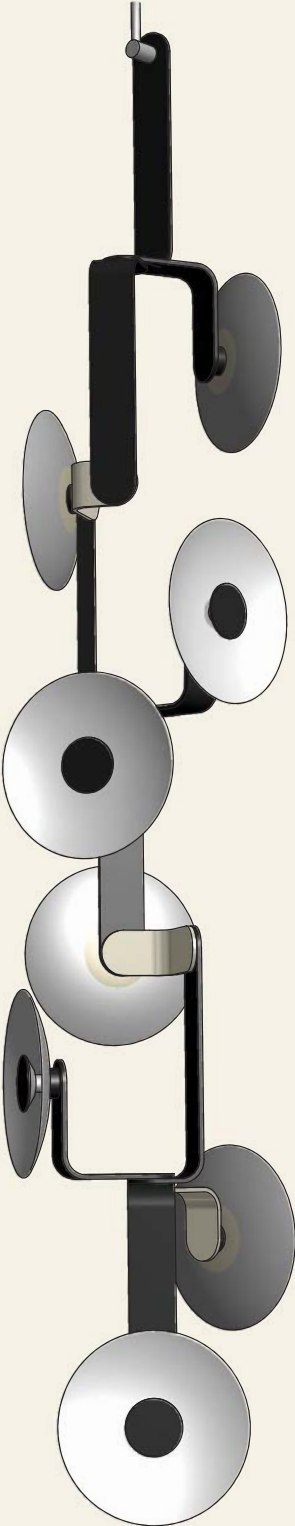

front elev

side elev