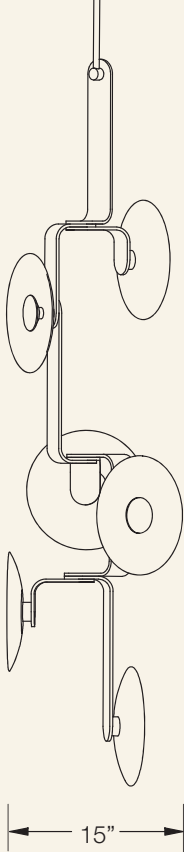

elbo

The **elbo** series is built on an original, modular bent aluminum frame structure. Porcelain or glass light diffusers provide soft, indirect light from the LED light sources.

elbo-6.1 chandelier

- dimensions..... Sizes of various configurations are shown on the following pages.
- material..... Structure of aluminum with porcelain or glass dish diffusers.
- finish..... Satin anodized aluminum in standard colors of black, bronze, brass or silver. Custom anodized colors are also available. Plated finishes in brass and sterling silver.
- lamping..... 4w Cree CoB chip at 2700K or 3000K color temperature.
- power..... 120-277V electronic dimmable driver. dimming by 0-10v and/or forward phase, depending on the number of light sources. Driver is housed in a canopy enclosure mounted at the ceiling, or remotely.
- custom..... All configurations can be customized in size and form. Changes to the scale of the parts are also possible with longer lead times.

elbo-1.1 pendant

elbo-2.1 chandelier

elbo-3.1 chandelier

elbo-3.2 chandelier

elbo-4.1 chandelier

elbo-5.2 chandelier

elbo-6.1 chandelier

plan

front elev

side elev

elbo-6.2 chandelier

elbo-6.3 chandelier

elbo-8.2 chandelier

plan

front elev

side elev

elbo-6.4 tower

plan

front elev

side elev

elbo-6.5 tower

plan

front elev

side elev