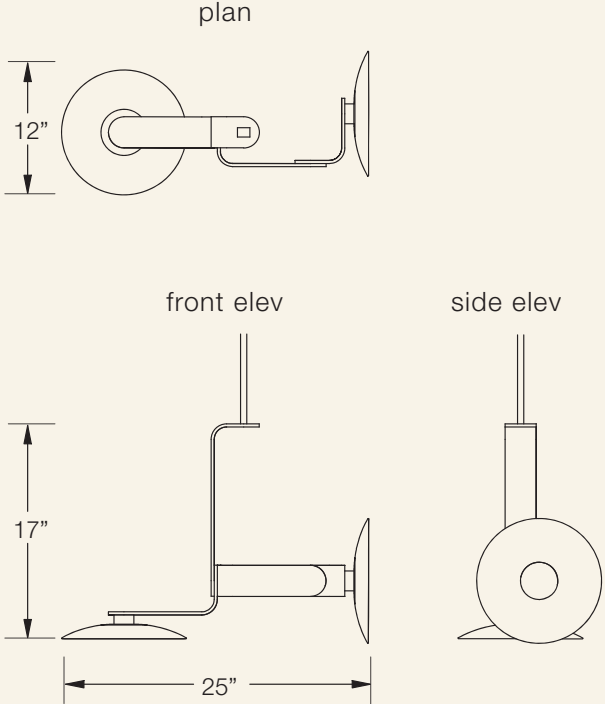

elbo

The **elbo** series is built on an original, modular bent aluminum frame structure. Porcelain or glass light diffusers provide soft, indirect light from the LED light sources.

elbo-6.1 chandelier

- dimensions..... Sizes of various configurations are shown on the following pages.
- material..... Structure of aluminum with porcelain or glass dish diffusers.
- finish..... Satin anodized aluminum in standard colors of black, bronze, brass or silver. Custom anodized colors are also available. Plated finishes in brass and sterling silver.
- lamping..... 4w Cree CoB chip at 2700K or 3000K color temperature.
- power..... 120-277V electronic dimmable driver. dimming by 0-10v and/or forward phase, depending on the number of light sources. Driver is housed in a canopy enclosure mounted at the ceiling, or remotely.
- custom..... All configurations can be customized in size and form. Changes to the scale of the parts are also possible with longer lead times.

elbo-1.1 pendant

elbo-2.1 chandelier

elbo-3.1 chandelier

elbo-3.2 chandelier

elbo-4.1 chandelier

elbo-5.2 chandelier

elbo-6.1 chandelier

plan