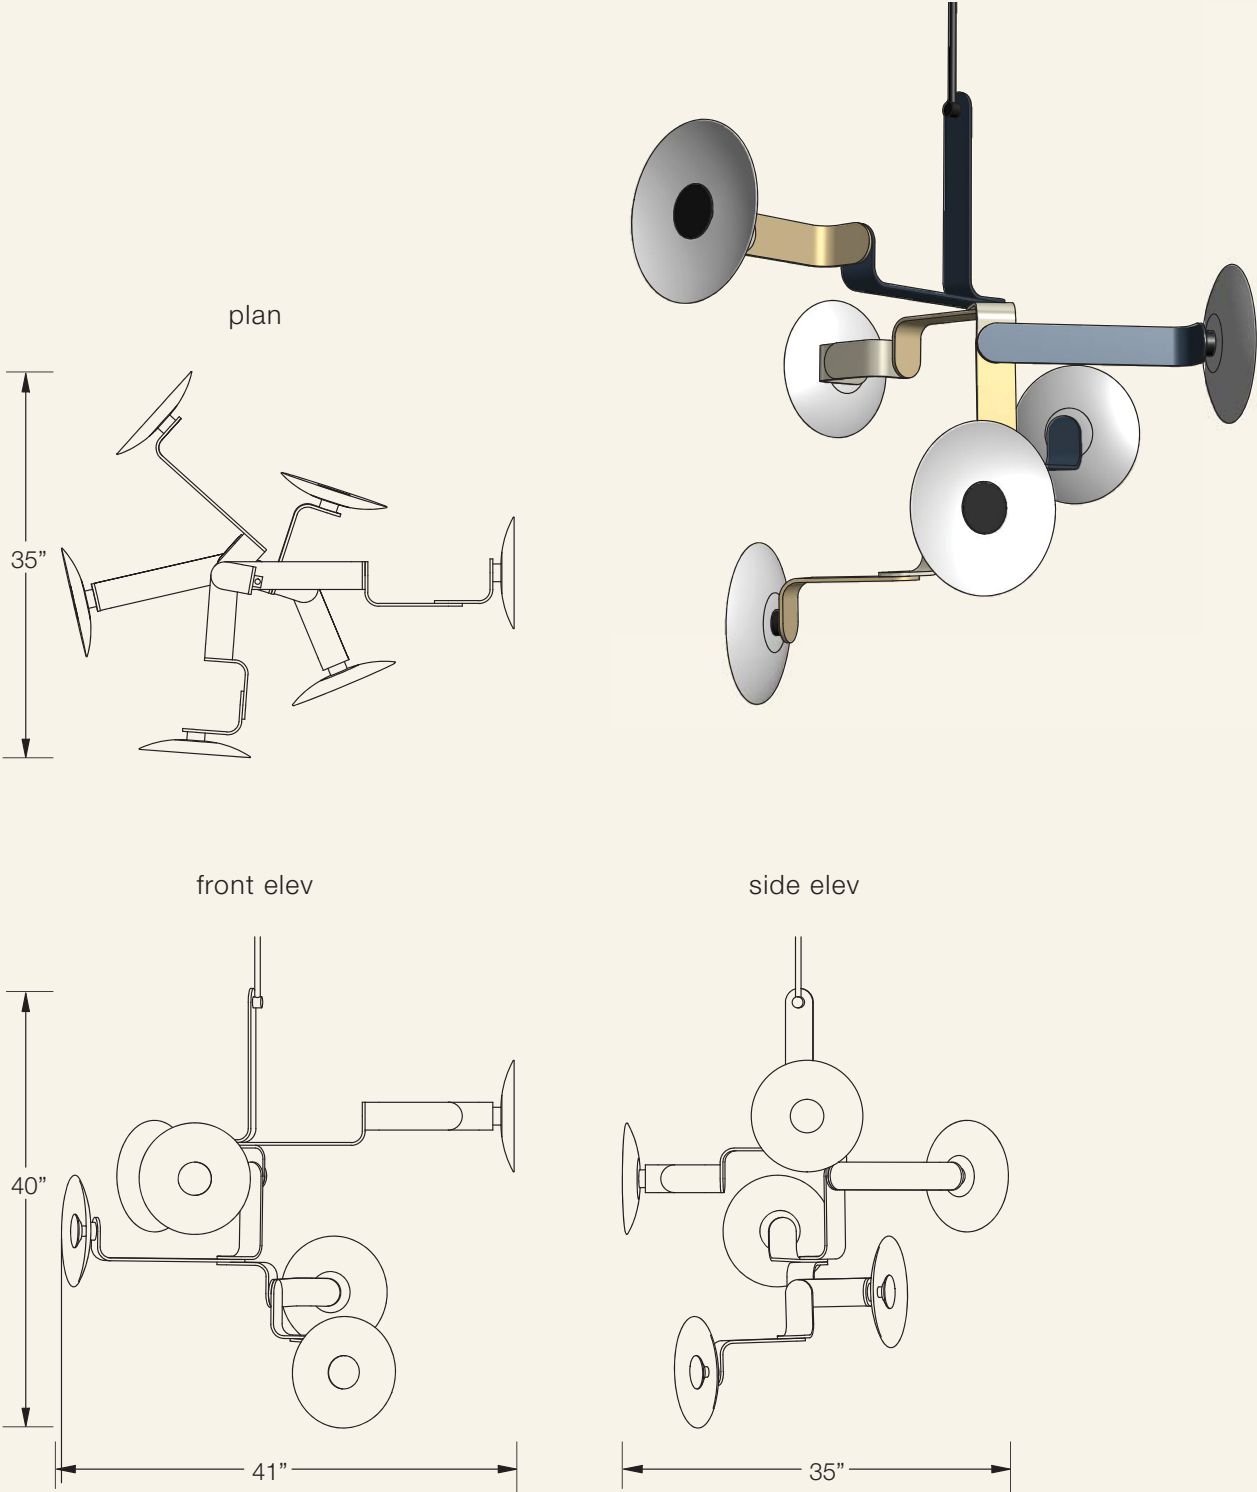

elbo

The **elbo** series is built on an original, modular bent aluminum frame structure. Porcelain or glass light diffusers provide soft, indirect light from the LED light sources.

elbo-6.1 chandelier

- dimensions..... Sizes of various configurations are shown on the following pages.
- material..... Structure of aluminum with porcelain or glass dish diffusers.
- finish..... Satin anodized aluminum in standard colors of black, bronze, brass or silver. Custom anodized colors are also available. Plated finishes in brass and sterling silver.
- lamping..... 4w Cree CoB chip at 2700K or 3000K color temperature.
- power..... 120-277V electronic dimmable driver. dimming by 0-10v and/or forward phase, depending on the number of light sources. Driver is housed in a canopy enclosure mounted at the ceiling, or remotely.
- custom..... All configurations can be customized in size and form. Changes to the scale of the parts are also possible with longer lead times.

elbo-1.1 pendant

elbo-2.1 chandelier

elbo-3.1 chandelier

elbo-3.2 chandelier

elbo-4.1 chandelier

elbo-5.2 chandelier

elbo-6.1 chandelier

plan

front elev

side elev

elbo-6.2 chandelier

elbo-6.3 chandelier

elbo-8.2 chandelier

plan

front elev

side elev

elbo-6.4 tower

plan

front elev

side elev

elbo-6.5 tower

plan

front elev

side elev